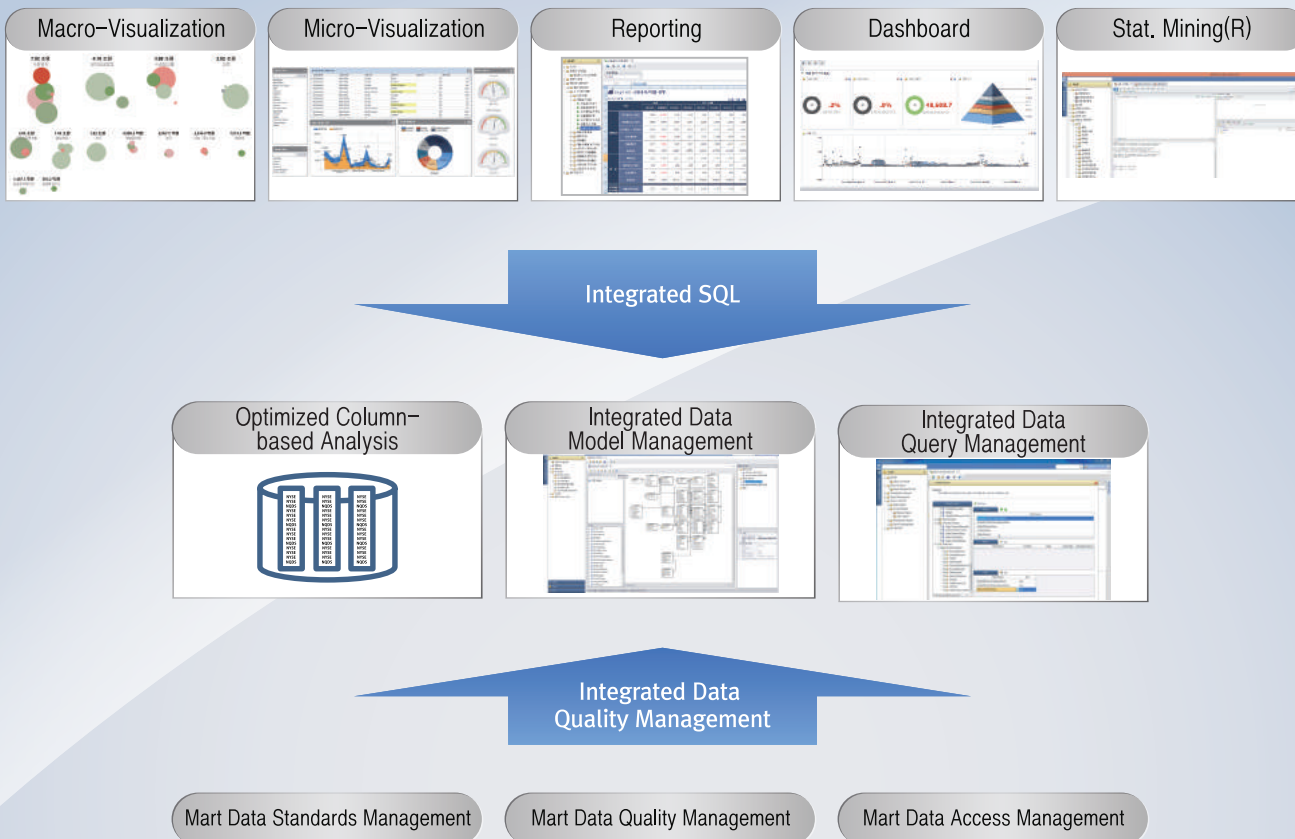

# WISE OLAP BLU™

Optimized Visualization Tool for Big Data Analysis

## Introduction

- WISE OLAP BLU™ is a Visualization Tool with Big Data Analytics Platform.
- WISE OLAP BLU™ provides High Performance Analysis of Big Data with Significant Cost Saving.

## WISE OLAP BLU™

WISE OLAP™

**Multi-dimensional Analysis**  
Easy Drag&Drop Analysis Method

**Reporting**  
User-friendly Excel Report

**Dashboard**  
Data Discovery with Multi-Reports

Multi-dimensional Visualization Tool to Explore Big Data Detail

# Big Data Analysis Framework

Big Data Analysis    NO.1 WISE 위세아이텍    Big Data Quality

**WISEiTech For Big Data Analysis and Quality**

- > Understanding and Discovery at a glance by Visualization
  - WISE OLAP™ Micro-Visualization Tool
  - WISE Visual™ Macro-Visualization Tool
- > Faster Analyzing for Big Data
  - WISE OLAP BLU™ Big Data Analysis Tool
- > Managing Big Data Quality and Metadata
  - WISE DQ™ Data Quality Management Tool
  - WISE Meta™ Metadata Management Tool